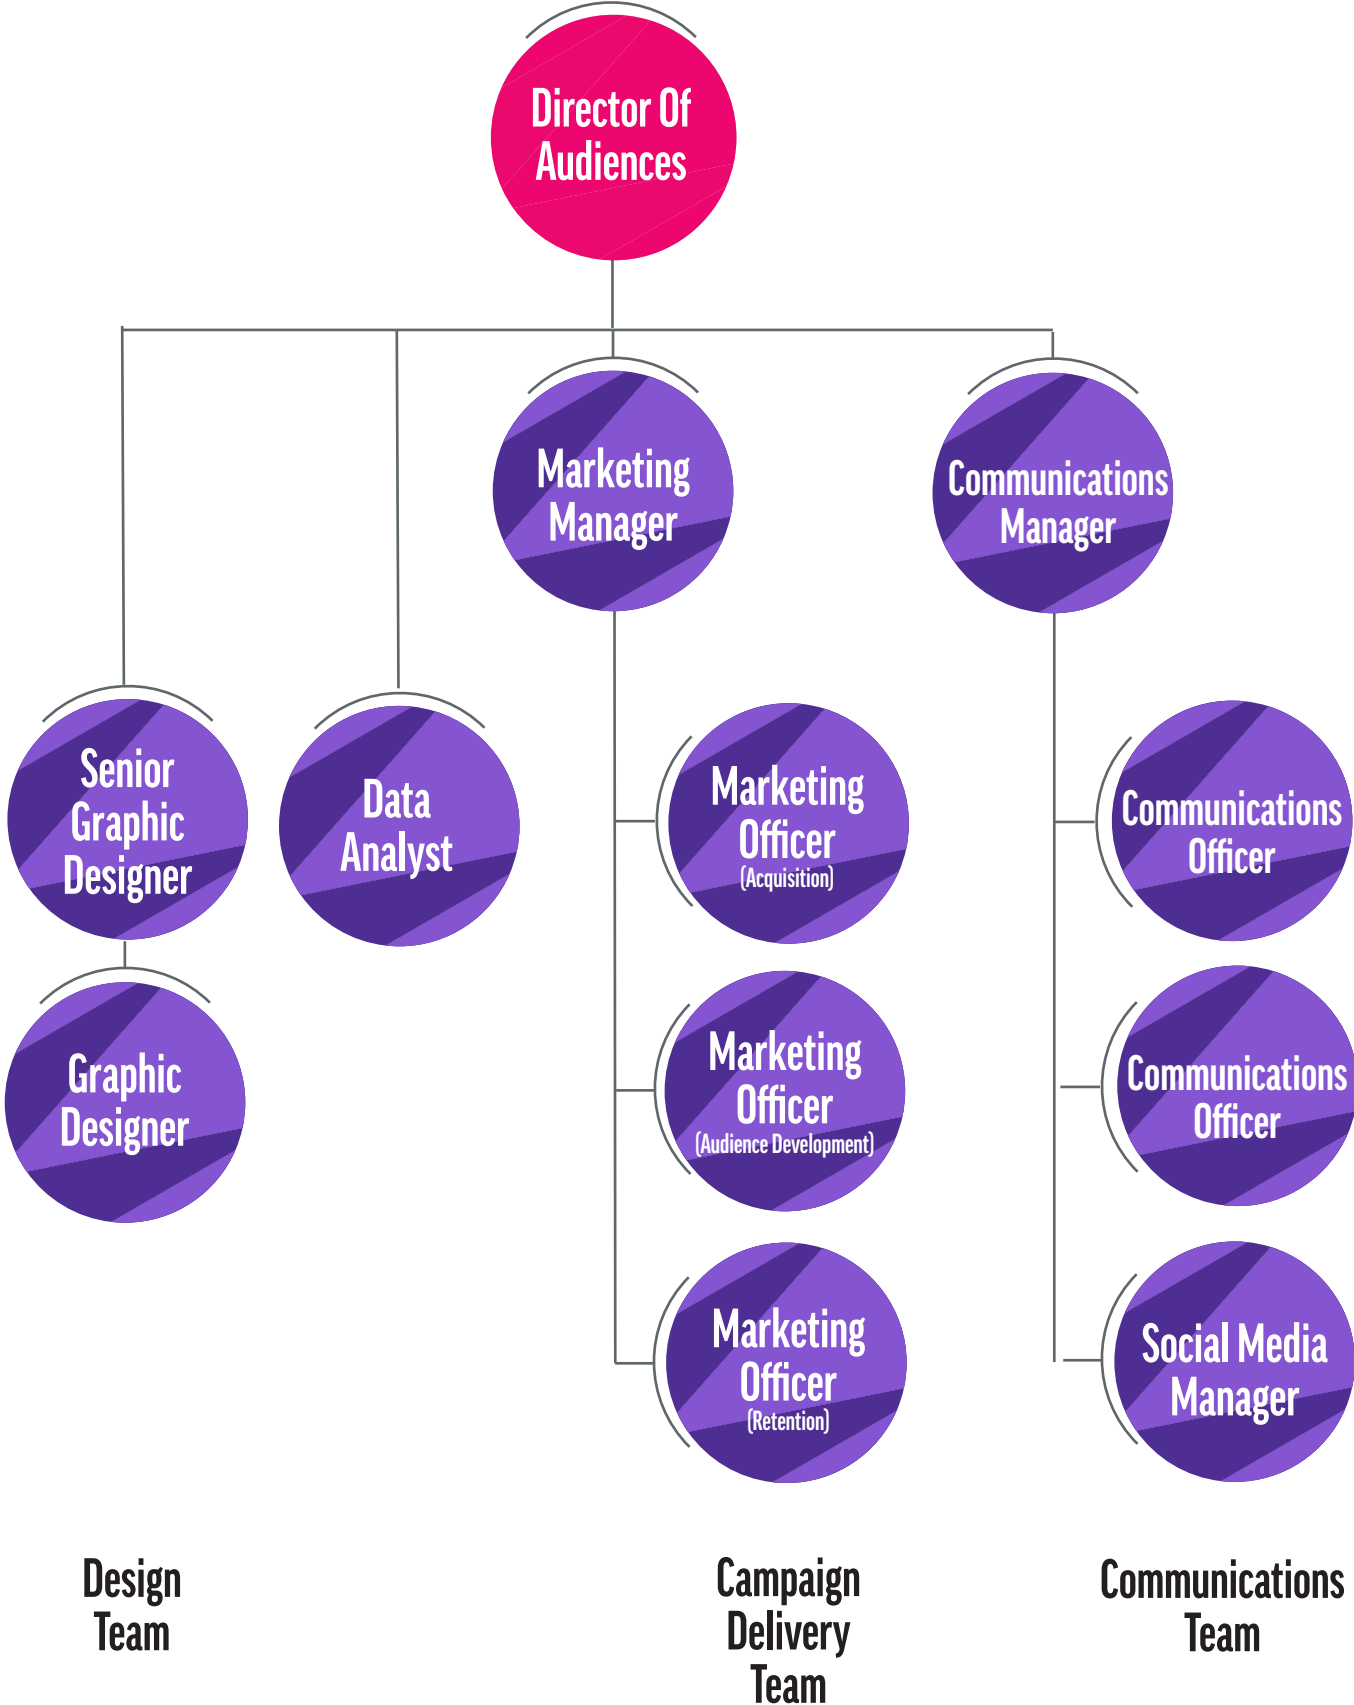

MARLOWE THEATRE AUDIENCES TEAM STRUCTURE

KEY

- Strategic Management Team
- Permanent staff